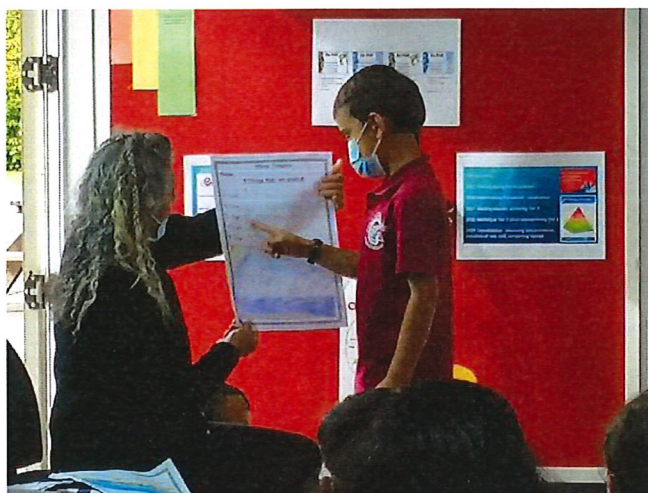

During assembly on Monday, Room 2 showed what Mana Tangata looks like to each of the tamariki through their eyes

Mana Tangata from Room 2 being shared with the kura at Monday Assembly